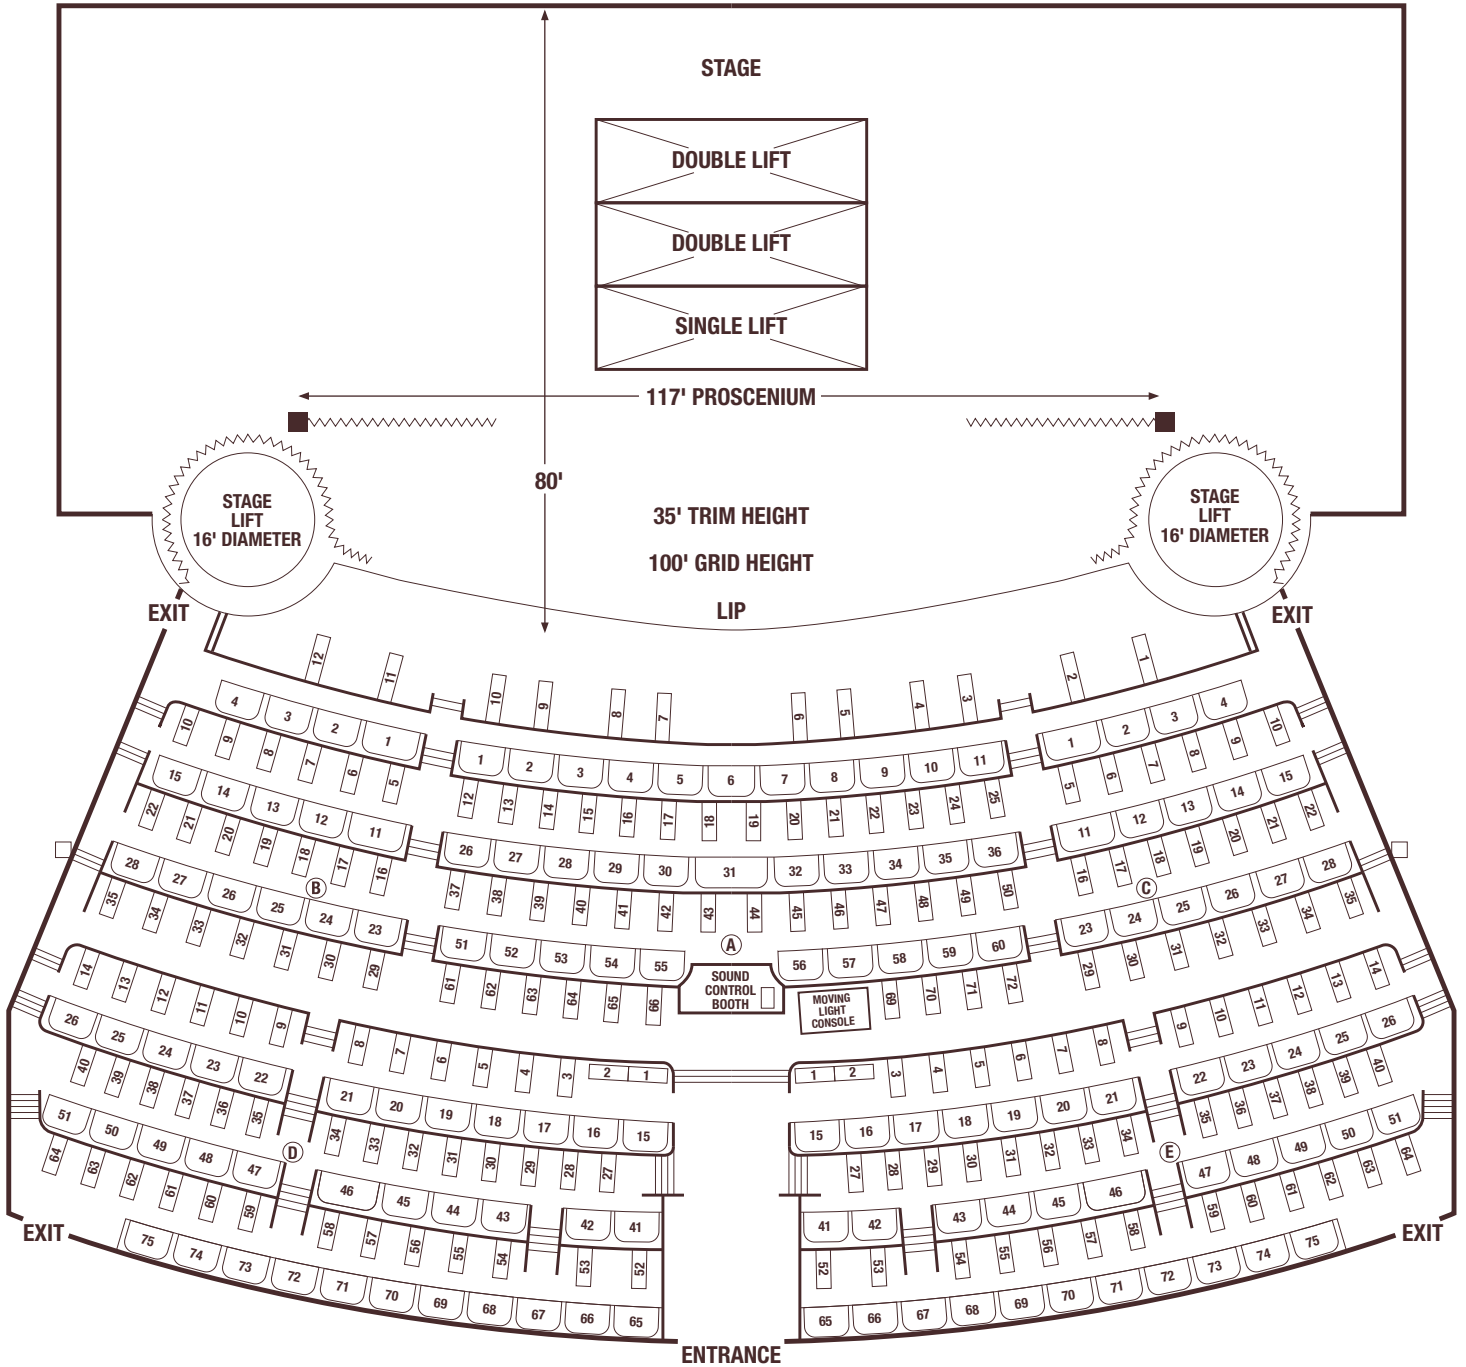

GRAND THEATRE

TIERED SEATING CAPACITY - 1,800 • LIP - 70'6" • SCRIM - 95'6"

DOWNSTAGE OF SINGLE LIFT ELEVATOR - 100'6"

PROJECTOR POSITION RECOMMENDED FOR SCREENS - 108' (36'6" from LIP)

GRAND SIERRA
RESORT AND CASINO