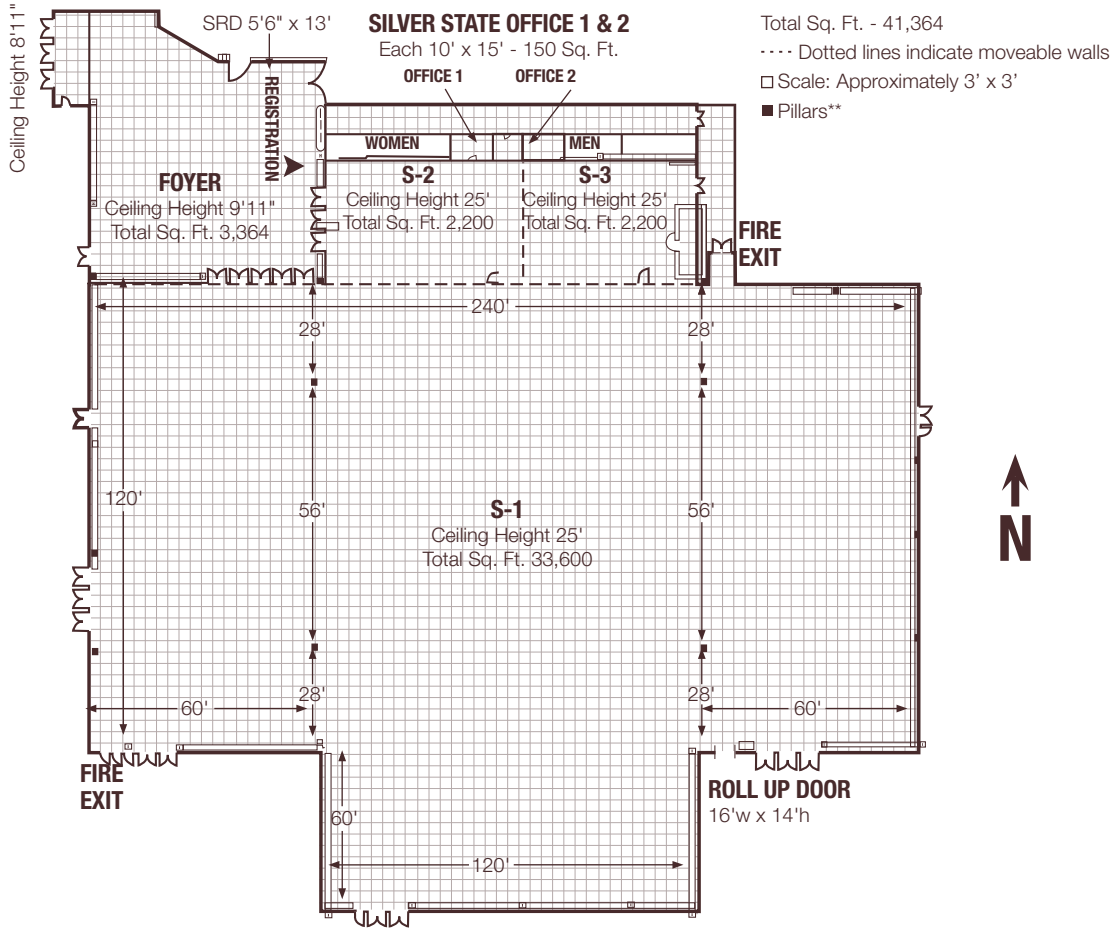

SILVER STATE PAVILION

	Room Capacities*				
	THEATRE	CLASSROOM	BANQUET	RECEPTION	10' x 10' EXHIBIT
SILVER STATE PAVILION	2,240	1,326	1,760	2,240	210
S-1	2,200	1,200	1,200	2,200	172
S-2	210	108	120	210	
S-3	210	108	120	210	
S-2 & 3	450	225	240	450	

* Capacity figures are subject to change, depending on space allocations for head table, dance floor, staging and catering requirements.

** Pillars may obstruct view in some configurations.

SOUND: JBL control ceiling speakers with BSS Sound Web DSP Processing.

LIGHTING: Dimmable Unistrut.

POWER: Two 400 amp 208 volt 3 phase disconnect boxes; complete Unistrut grid system with 30 amp 208 volt 3 phase service.

Accommodates 227 - 10' x 10' Booths • 244 - 8' x 10' Booths

GRAND SIERRA
RESORT AND CASINO